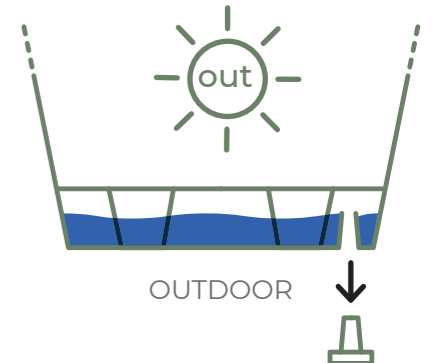

closed hole
foro chiuso

opened hole
foro aperto

INDOOR

OUTDOOR

EVER

ROTOMOULD / ROTAZIONALE

The warmth and beauty of the Ever line is typical of traditional style. It represents a timeless art that is expressed through traditional decorations, festoons and striped textures.