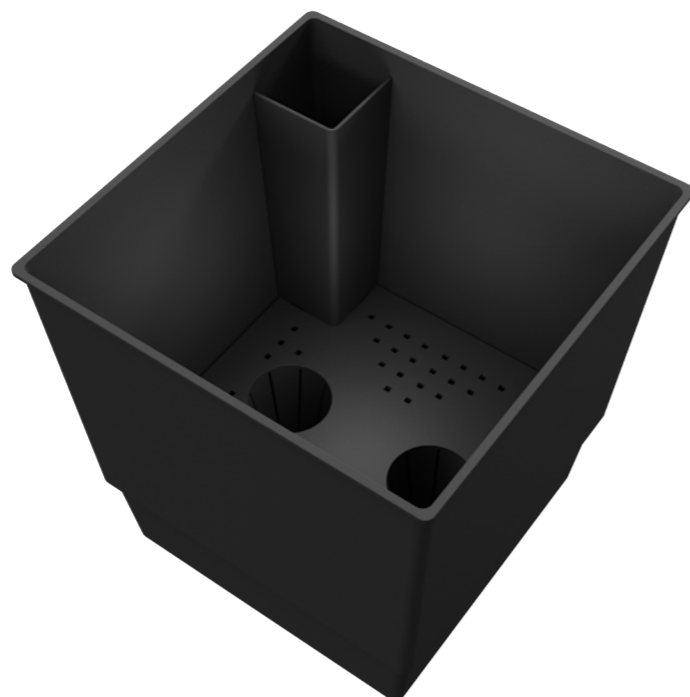

WATER RESERVE KIT

item code codice articolo	cm	min. q.ty q.tà min.
08 089 026 238	15	12
08 089 035 238	20	12
08 089 042 238	25	12

238