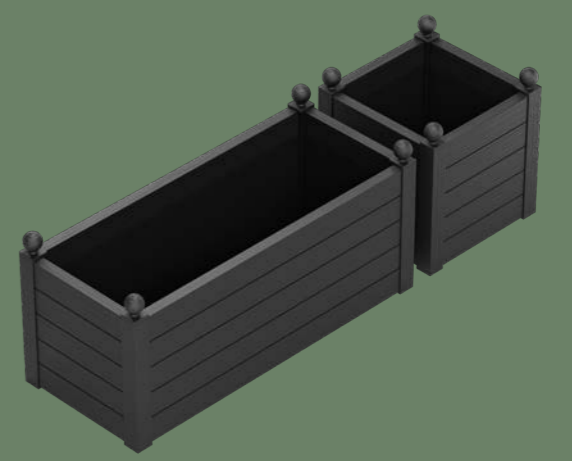

pomelli sferici e pomelli piramidali a scelta, facili da montare

CHIC

ROTOMOULD / ROTAZIONALE

Chic is a mix of shapes through which everyone can express themselves and grow their passion for plants. Refined shapes distinguish this collection that fits into the environments to give elegance.