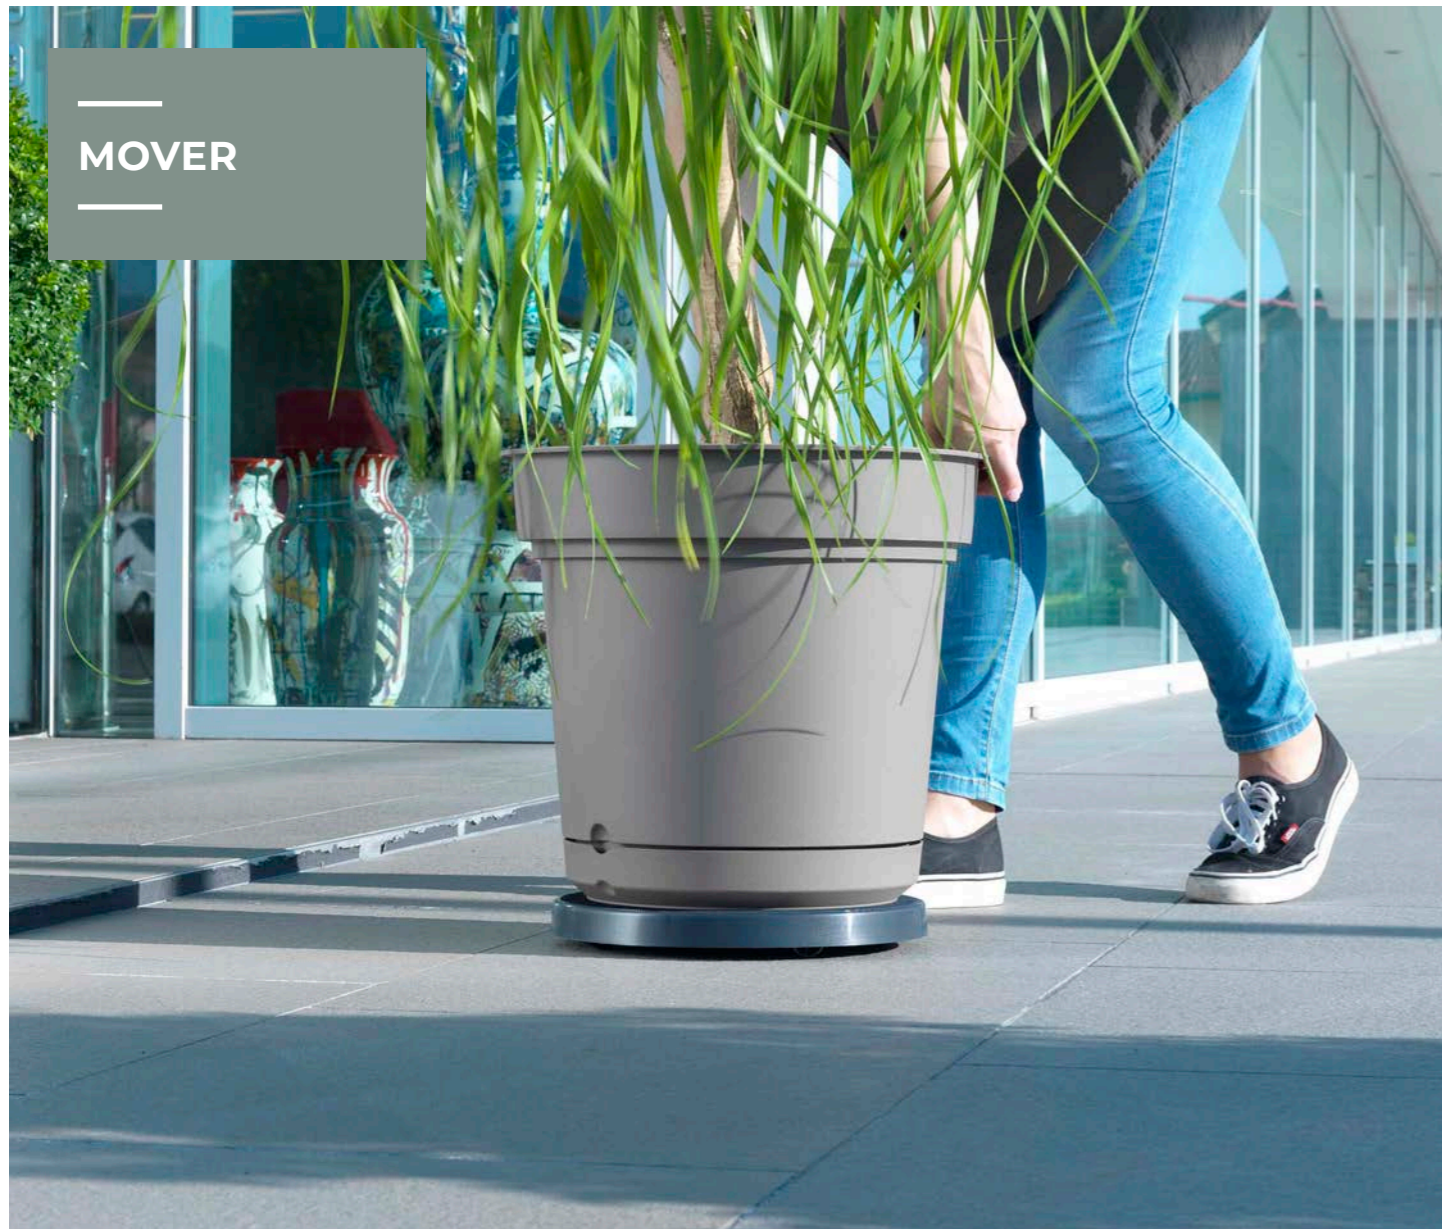

MOVER

item code codice articolo	cm	cm	min. q.ty q.tà min.
10 121 029	29	2,5	4
10 121 034	34	2,5	4
10 121 039	39	2,5	4

SWIVEL CASTORS
RUOTE PIROETTANTI

Multidirectional castors are the solution for moving even the heaviest items with ease. The castors are very easy to install thanks to the interlocking system, without the use of tools.

Le ruote multidirezionali rappresentano la soluzione per spostare con facilità anche gli articoli più pesanti. Le ruote piroettanti sono facili da installare grazie al sistema ad incastro, senza l'uso di utensili.

*comes with 4 self-tapping screws
*comprensivo di 4 viti autofilettanti

item code codice articolo	cm	Kg	Pcs.	min. q.ty q.tà min.
10902002000	3,5	30kg/pc	9	1
10902005000	3,5	30kg/pc	4	1
10902007000	3,5	30kg/pc	6	1

item code codice articolo	cm	Kg	min. q.ty q.tà min.	
10902010000*	39	100kg/pc	1	without brake / senza freno
10902011000*	39	100kg/pc	1	with brake / con freno