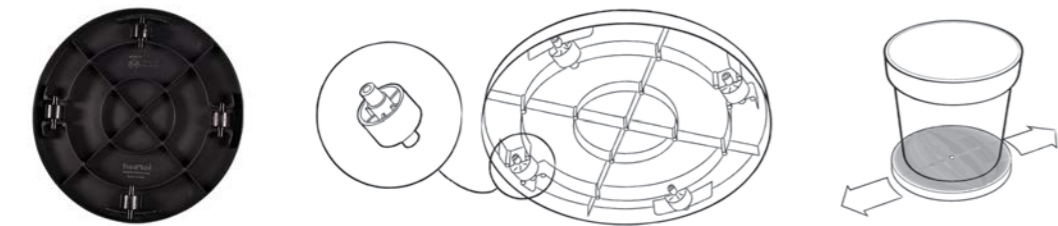

item code codice articolo	cm	cm	min. q.ty q.tà min.
10 121 029	29	2,5	4
10 121 034	34	2,5	4
10 121 039	39	2,5	4