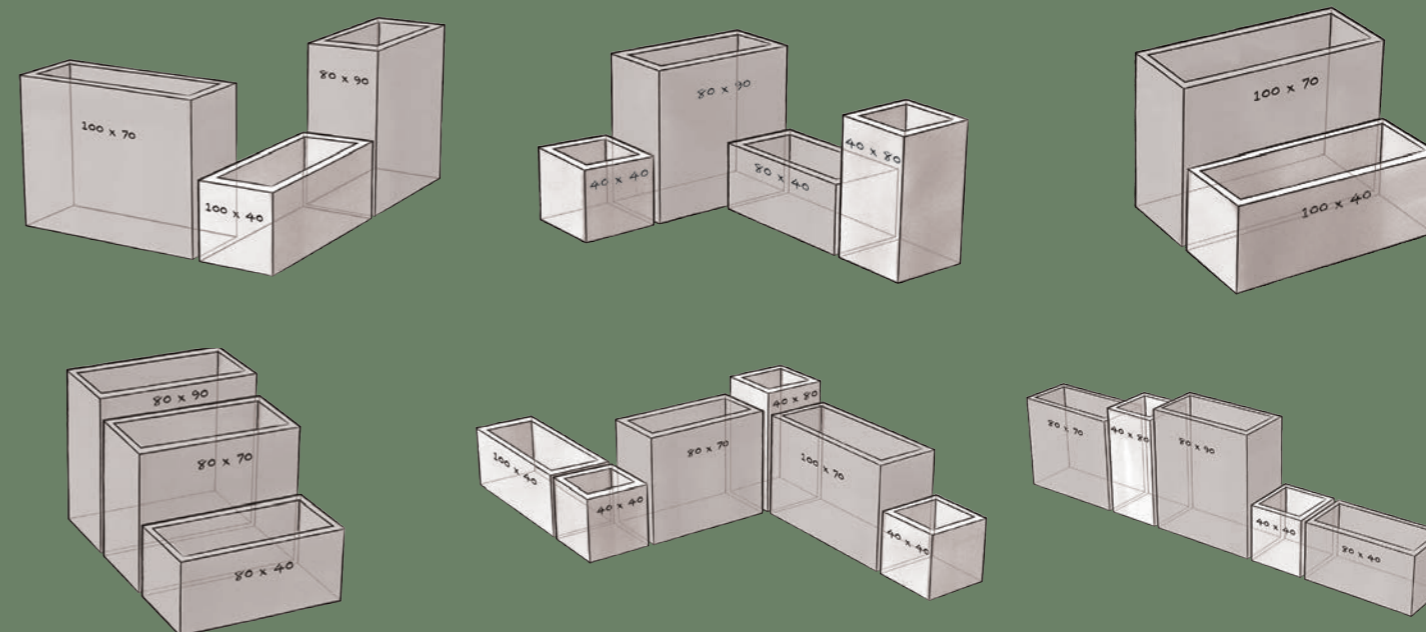

11 426 080 | 41 | 79,5 | 31 | 34,5 | 31 | 1 |

modularity
modularita'

DISCOVER THE DIFFERENT POSSIBLE COMBINATIONS
SCOPRI LE DIVERSE POSSIBILI COMBINAZIONI

A world of combinations available. The articles of the SCHIO family interact with each other in a very natural way, allowing you to create unique urban green areas. It has never been easier to define spaces, large or small, indoors or outdoors, and the resulting aesthetic impact does not go unnoticed.