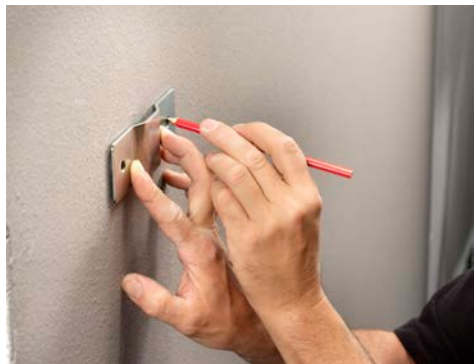

FIX
WALL

item code codice articolo	cm	cm	cm	min. q.ty q.tà min.
10 904 007	25	7	0,5	2